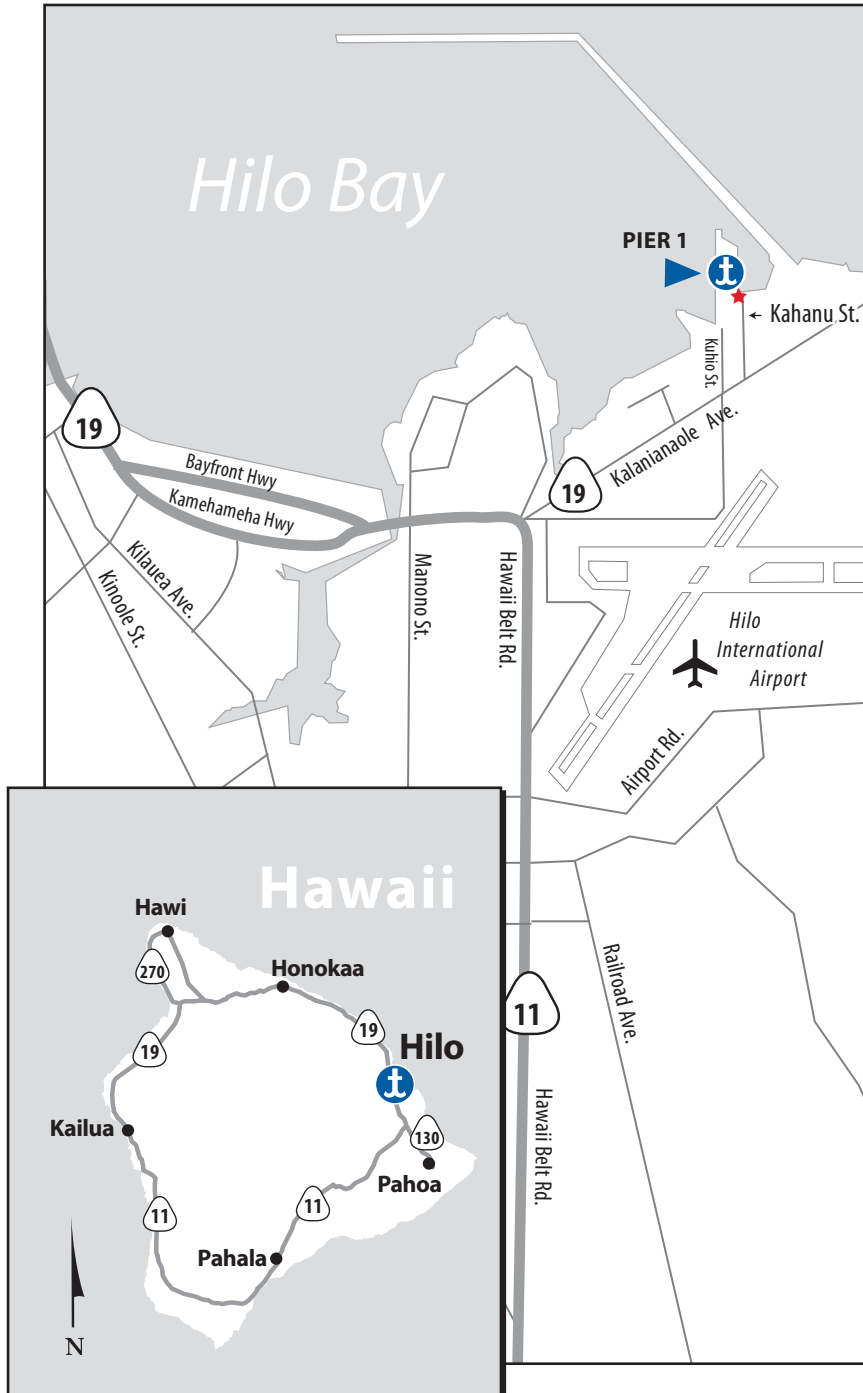

## ISLAND OF HAWAII

#### From the Kailua-Kona area

- Take HI-190 North toward Waimea
- Turn right on HI-19 (Hawaii Belt Rd.)
- Follow H-19 to Hilo
- Turn left on Kahanu Street

#### From the Pahala area

- Take HI-11 North (Mamalahoa Hwy / Hawaii Belt Rd.)
- Turn right onto HI-19 (Kalaniana'ole Ave.)
- Turn left on Kahanu Street

#### From the Hawi area

- Take HI-250 South
- Turn left on HI-19 (Hawaii Belt Rd.)
- Follow H-19 to Hilo
- Turn left on Kahanu Street

For More Information Contact 1-800-4-Matson (1-800-462-8766)

**Matson**®