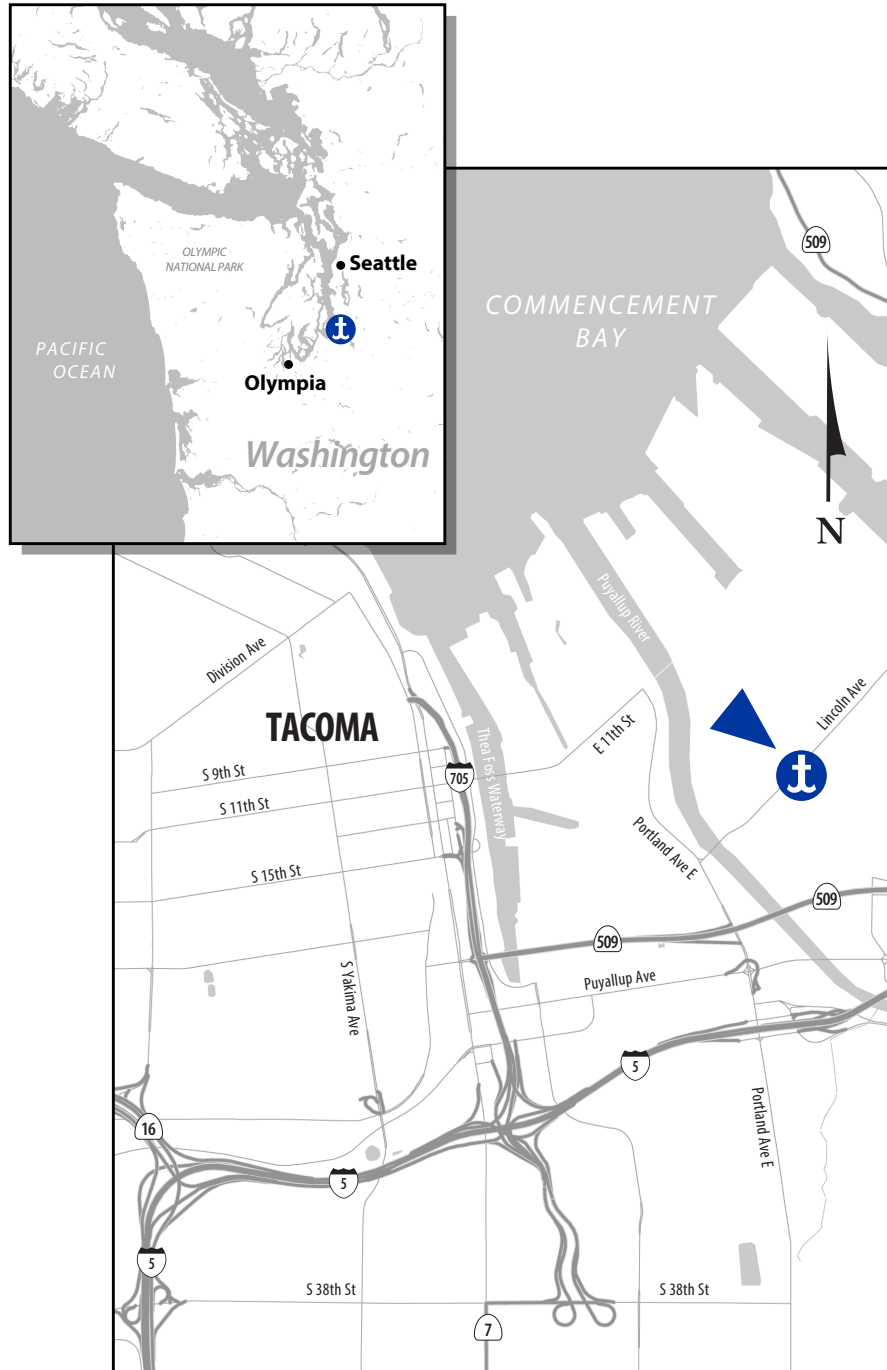

TACOMA

1675 LINCOLN AVENUE LOOP

ADDRESS

1675 Lincoln Avenue Loop, Building 300
Tacoma, WA 98421

YARD FLATRACK APPOINTMENTS

(253) 882-1617

ALASKA LCL DOCK APPOINTMENTS

(253) 882-1667

1:00 p.m. – 10:00 p.m.

Sat, Sun

CLOSED

Auto Lot Drop-off/Pick-up

Monday – Friday

8:00 a.m. – 3:00 p.m.

*Alaska drop off cutoffs - noon on
Wednesday and Friday.

Swap Line Hours

Monday – Friday

8:00 a.m. – 4:00 p.m.

DRIVING DIRECTIONS

North on I-5 from Tacoma

- Take Portland Avenue (Exit 134)
- Turn left on Portland Avenue
- Turn right on Lincoln Avenue
- Turn right on Lincoln Avenue Loop and follow it around until 3-way stop light
- Go straight through the 3-way stop light and stay to the left
- Stop at the guard shack then proceed straight ahead to the yard office building #200

South on I-5 from Seattle

- Take Portland Avenue (Exit 135)
- Turn Right on Portland Avenue
- Turn right on Lincoln Avenue
- Turn right on Lincoln Avenue Loop and follow it around until 3-way stop light
- Go straight through the 3-way stop light and stay to the left
- Stop at the guard shack then proceed straight ahead to the yard office building #200