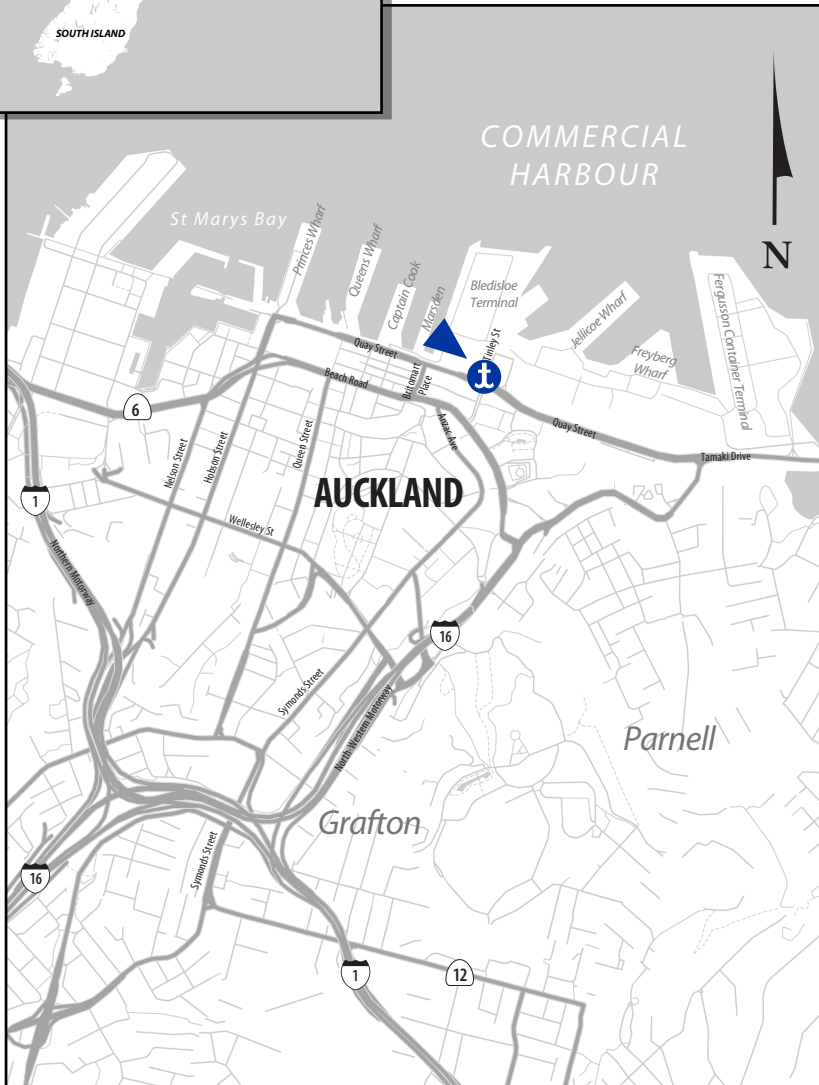

## TINLEY STREET, AUCKLAND

### POSTAL ADDRESS

P.O Box 90504  
Auckland 1010  
New Zealand

#### From State Hwy 1 Southbound

- Follow State Hwy 1
- Take Northern Motorway/SH16 Northwestern Motorway and SH 16 to Beach Rd in Auckland
- Continue on Beach Rd. Drive to Tinley St